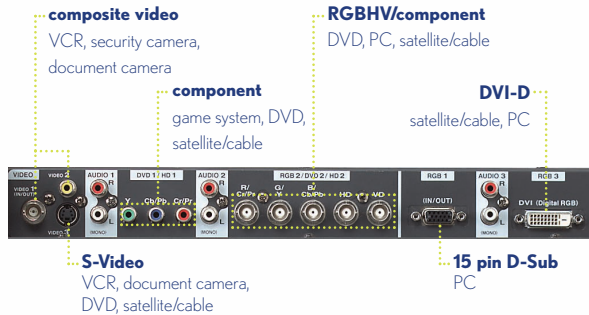

Demand more from digital

42XM5, 50XM6 and 60XM5 digital plasma displays.

UNIQUE FEATURES

Advanced AccuBlend	Ensures detailed images when non-native resolution sources are connected to the plasmas.
Phosphor Protection	7 modes - A comprehensive set of built-in modes protects your screen from image retention.
Enhanced Mass Area Superior Sampling (Enhanced MASS)	Eliminates jagged lines, removes color separation and improves detail for crystal clear images.
Crystal Clear Panel/Drive	Provides technology to improve brightness and contrast greater than 100% over previous models and also removes false contouring.
Advanced AccuCrimson™ Filter Technology	Produces vivid accurate colors by eliminating unwanted internal neon light emission
Color Tune Technology	Adjust individual colors without affecting white balance.
Closed Captioning	Yes
Matrix Capability	2X2, 3X3, 4X4, 5x5, 1X5, 5X1
Underscan Mode	Allows the complete image to be seen on the screen.
AMX Café Duet Protocol	Plug and Play system between NEC Plasma and AMX Controller allowing easier control system setup
Dynamic Gamma Correction	Provides luminance enhancement to create a greater contrast ratio.
Improved Red Color Purity	With the newly designed AccuCrimson filter, Reds are improved over previous models.
Luminance Management	Provides Auto detection of static images and lowers the brightness to prevent image retention.
Timer Function	Programmable timer for virtual self-running operation. The Programmable timer has been upgraded for ease of use along with additional control to provide 10 separate timer functions.
Video Wall Capability	Built in image matrixing allows the video to be split into quadrants up to a 5x5 plasma wall. Now with the addition of 5x1 matrix capability, panoramic views can be shown with ease.
Enhancement of Text Ticker/Insert Function	Allows text from another source to be inserted over a portion of the active source in both landscape and portrait modes.

*60,000 hour panel life is an approximate time for the display panel to reach half of it's original brightness. The panel life is based on motion video as the input source and all display settings at factory default. This time may vary if the source varies and monitor settings are not at factory default. The time given does not imply any warranty beyond the products standard warranty.

For more information, call 1.800.NEC.INFO or visit www.necvisualsystems.com

NEC is a registered trademark of NEC Corporation. All other trademarks are the property of their respective owners. All specifications subject to change without notice.

NEC Corporation of America
Visual Systems Division
1250 Arlington Heights Rd., Suite 400
Itasca, IL 60143-1248

PLASMA MODULE