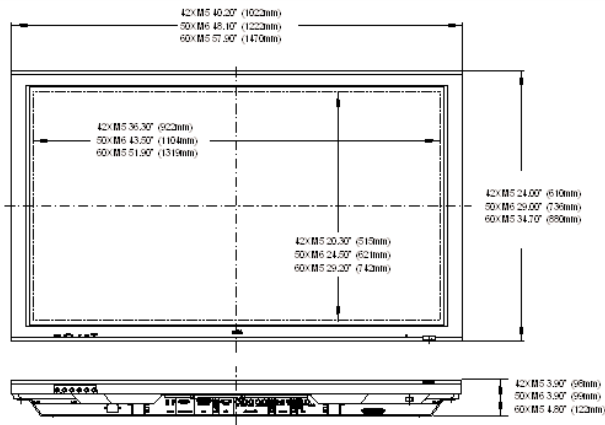

Demand more from digital

42XM5, 50XM6 and 60XM5 digital plasma displays.

UNIQUE FEATURES

Advanced AccuBlend	Ensures detailed images when non-native resolution sources are connected to the plasmas.
Phosphor Protection	7 modes - A comprehensive set of built-in modes protects your screen from image retention.
Enhanced Mass Area Superior Sampling (Enhanced MASS)	Eliminates jagged lines, removes color separation and improves detail for crystal clear images.
Crystal Clear Panel/Drive	Provides technology to improve brightness and contrast greater than 100% over previous models and also removes false contouring.
Advanced AccuCrimson™ Filter Technology	Produces vivid accurate colors by eliminating unwanted internal neon light emission
Color Tune Technology	Adjust individual colors without affecting white balance.
Closed Captioning	Yes
Matrix Capability	2X2, 3X3, 4X4, 5x5, 1X5, 5X1
Underscan Mode	Allows the complete image to be seen on the screen.
AMX Café Duet Protocol	Plug and Play system between NEC Plasma and AMX Controller allowing easier control system setup
Dynamic Gamma Correction	Provides luminance enhancement to create a greater contrast ratio.
Improved Red Color Purity	With the newly designed AccuCrimson filter, Reds are improved over previous models.
Luminance Management	Provides Auto detection of static images and lowers the brightness to prevent image retention.
Timer Function	Programmable timer for virtual self-running operation. The Programmable timer has been upgraded for ease of use along with additional control to provide 10 separate timer functions.
Video Wall Capability	Built in image matrixing allows the video to be split into quadrants up to a 5x5 plasma wall. Now with the addition of 5x1 matrix capability, panoramic views can be shown with ease.
Enhancement of Text Ticker/Insert Function	Allows text from another source to be inserted over a portion of the active source in both landscape and portrait modes.

*60,000 hour panel life is an approximate time for the display panel to reach half of it's original brightness. The panel life is based on motion video as the input source and all display settings at factory default. This time may vary if the source varies and monitor settings are not at factory default. The time given does not imply any warranty beyond the products standard warranty.

For more information, call 1.800.NEC.INFO or visit www.necvisualsystems.com

NEC is a registered trademark of NEC Corporation. All other trademarks are the property of their respective owners. All specifications subject to change without notice.

NEC Corporation of America
Visual Systems Division
1250 Arlington Heights Rd., Suite 400
Itasca, IL 60143-1248

PLASMA MODULE